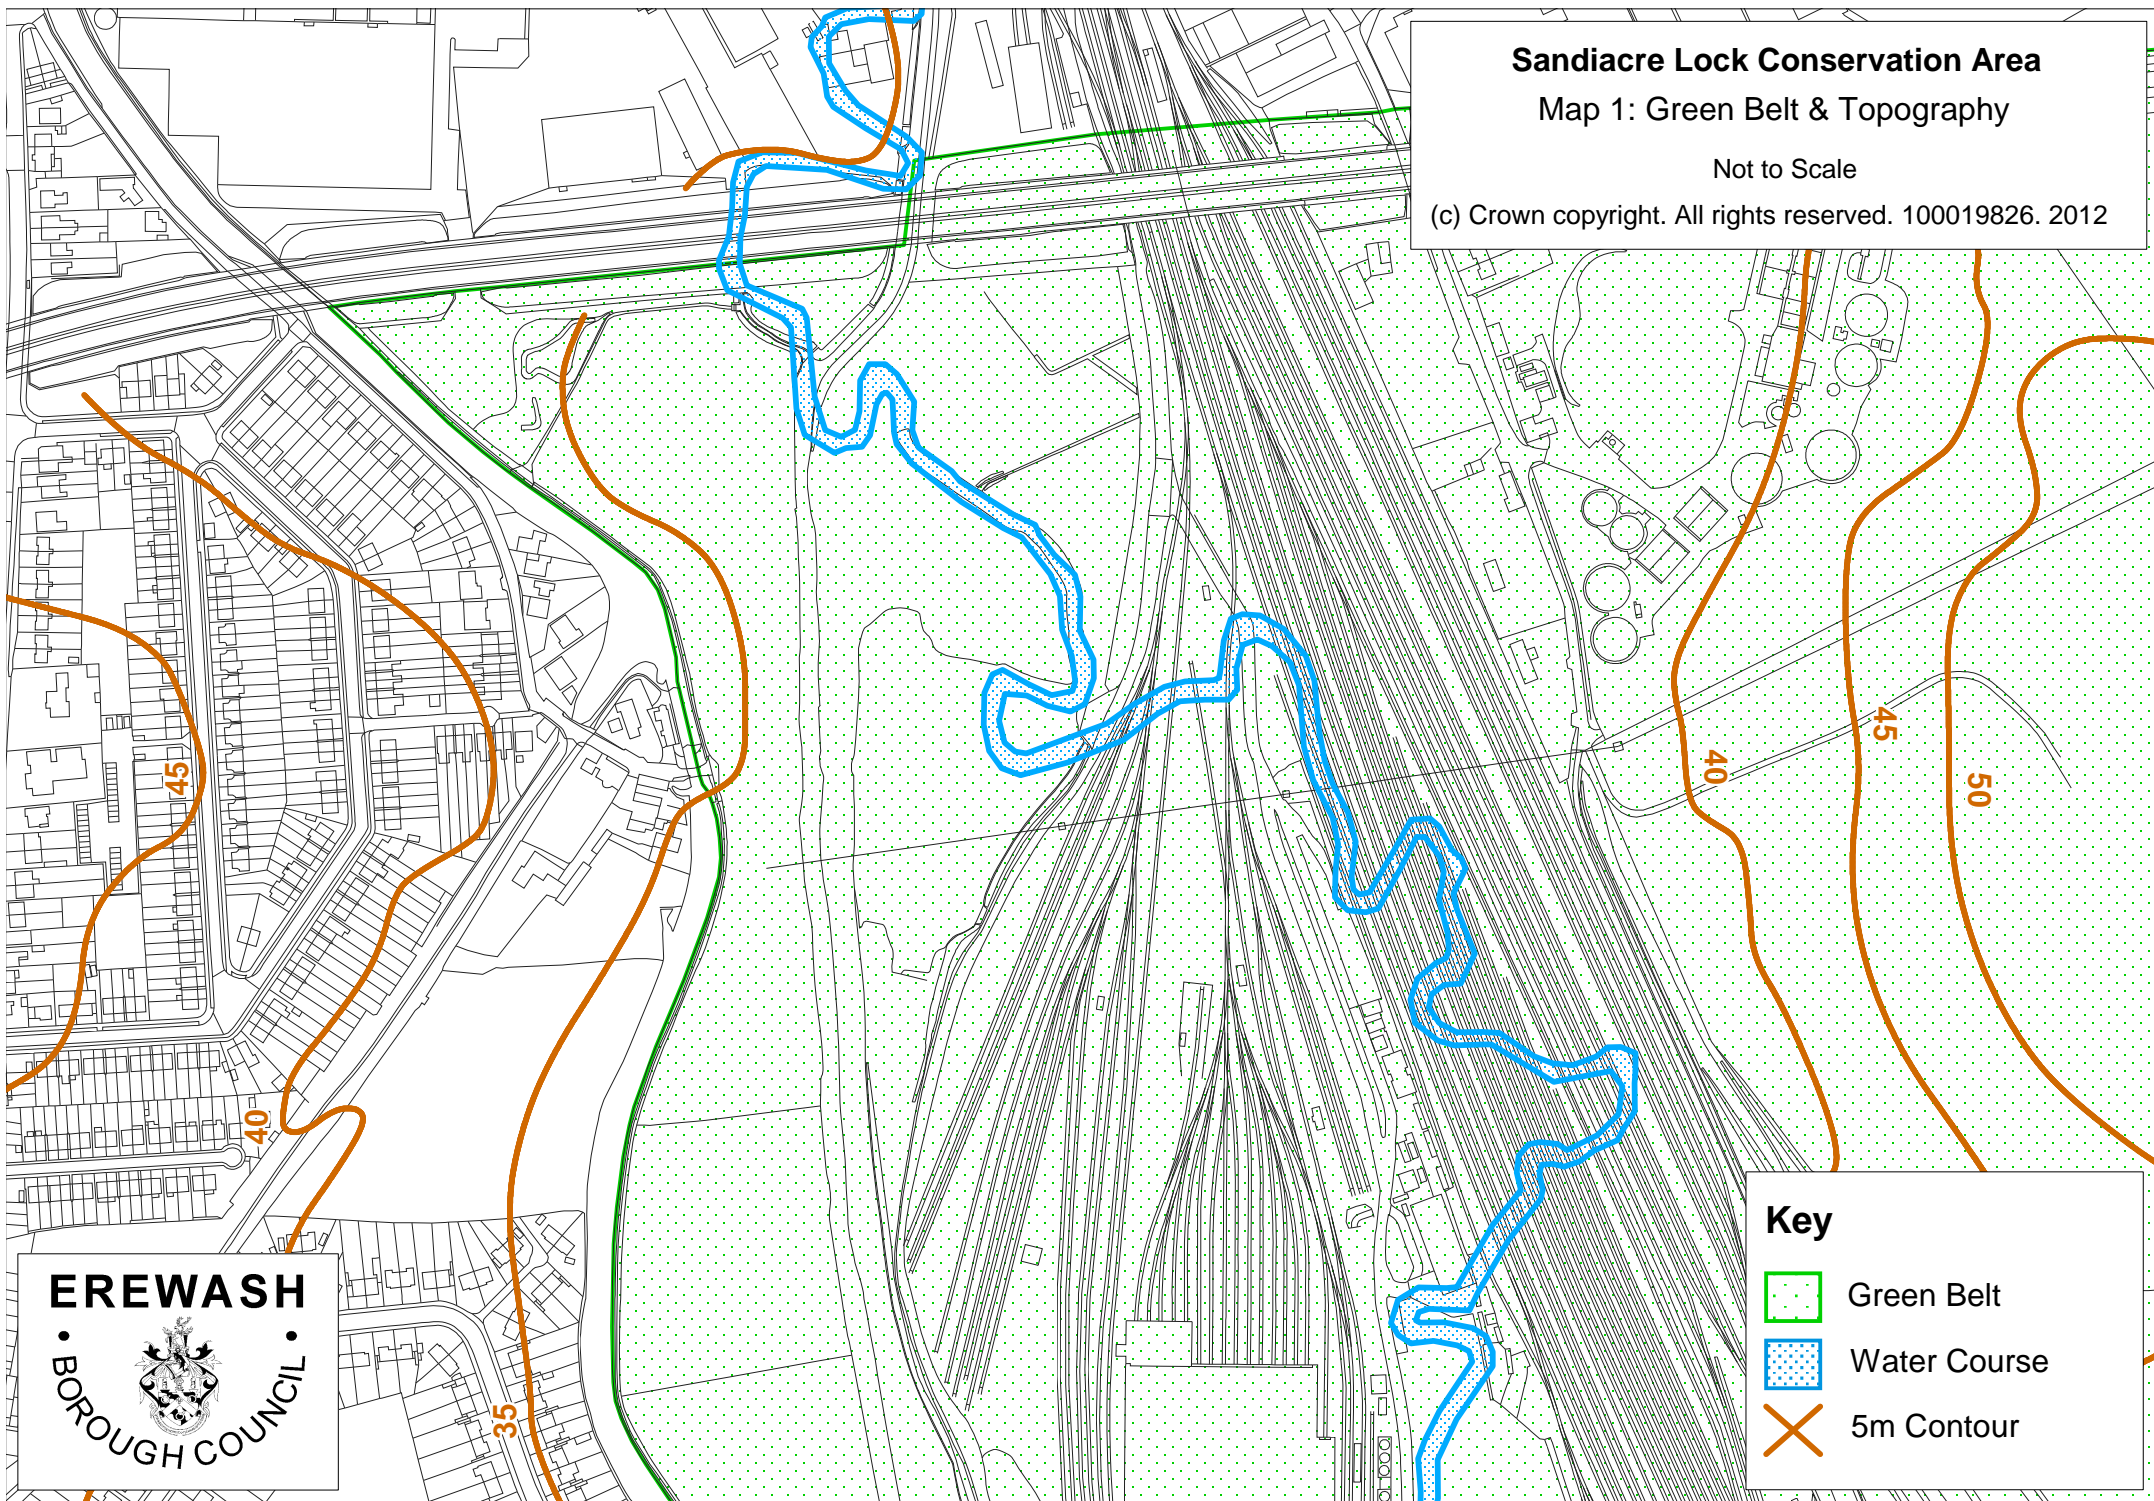

Sandiacre Lock Conservation Area

Map 1: Green Belt & Topography

Not to Scale

(c) Crown copyright. All rights reserved. 100019826. 2012

EREWASH

Sandiacre Lock Conservation Area

Map 2: Boundary

Not to Scale

(c) Crown copyright. All rights reserved. 100019826. 2013

EREWASH

Sandiacre Lock Conservation Area

Map 3: Ordnance Survey 1900

Not to Scale

(c) Crown copyright. All rights reserved. 100019826. 2012