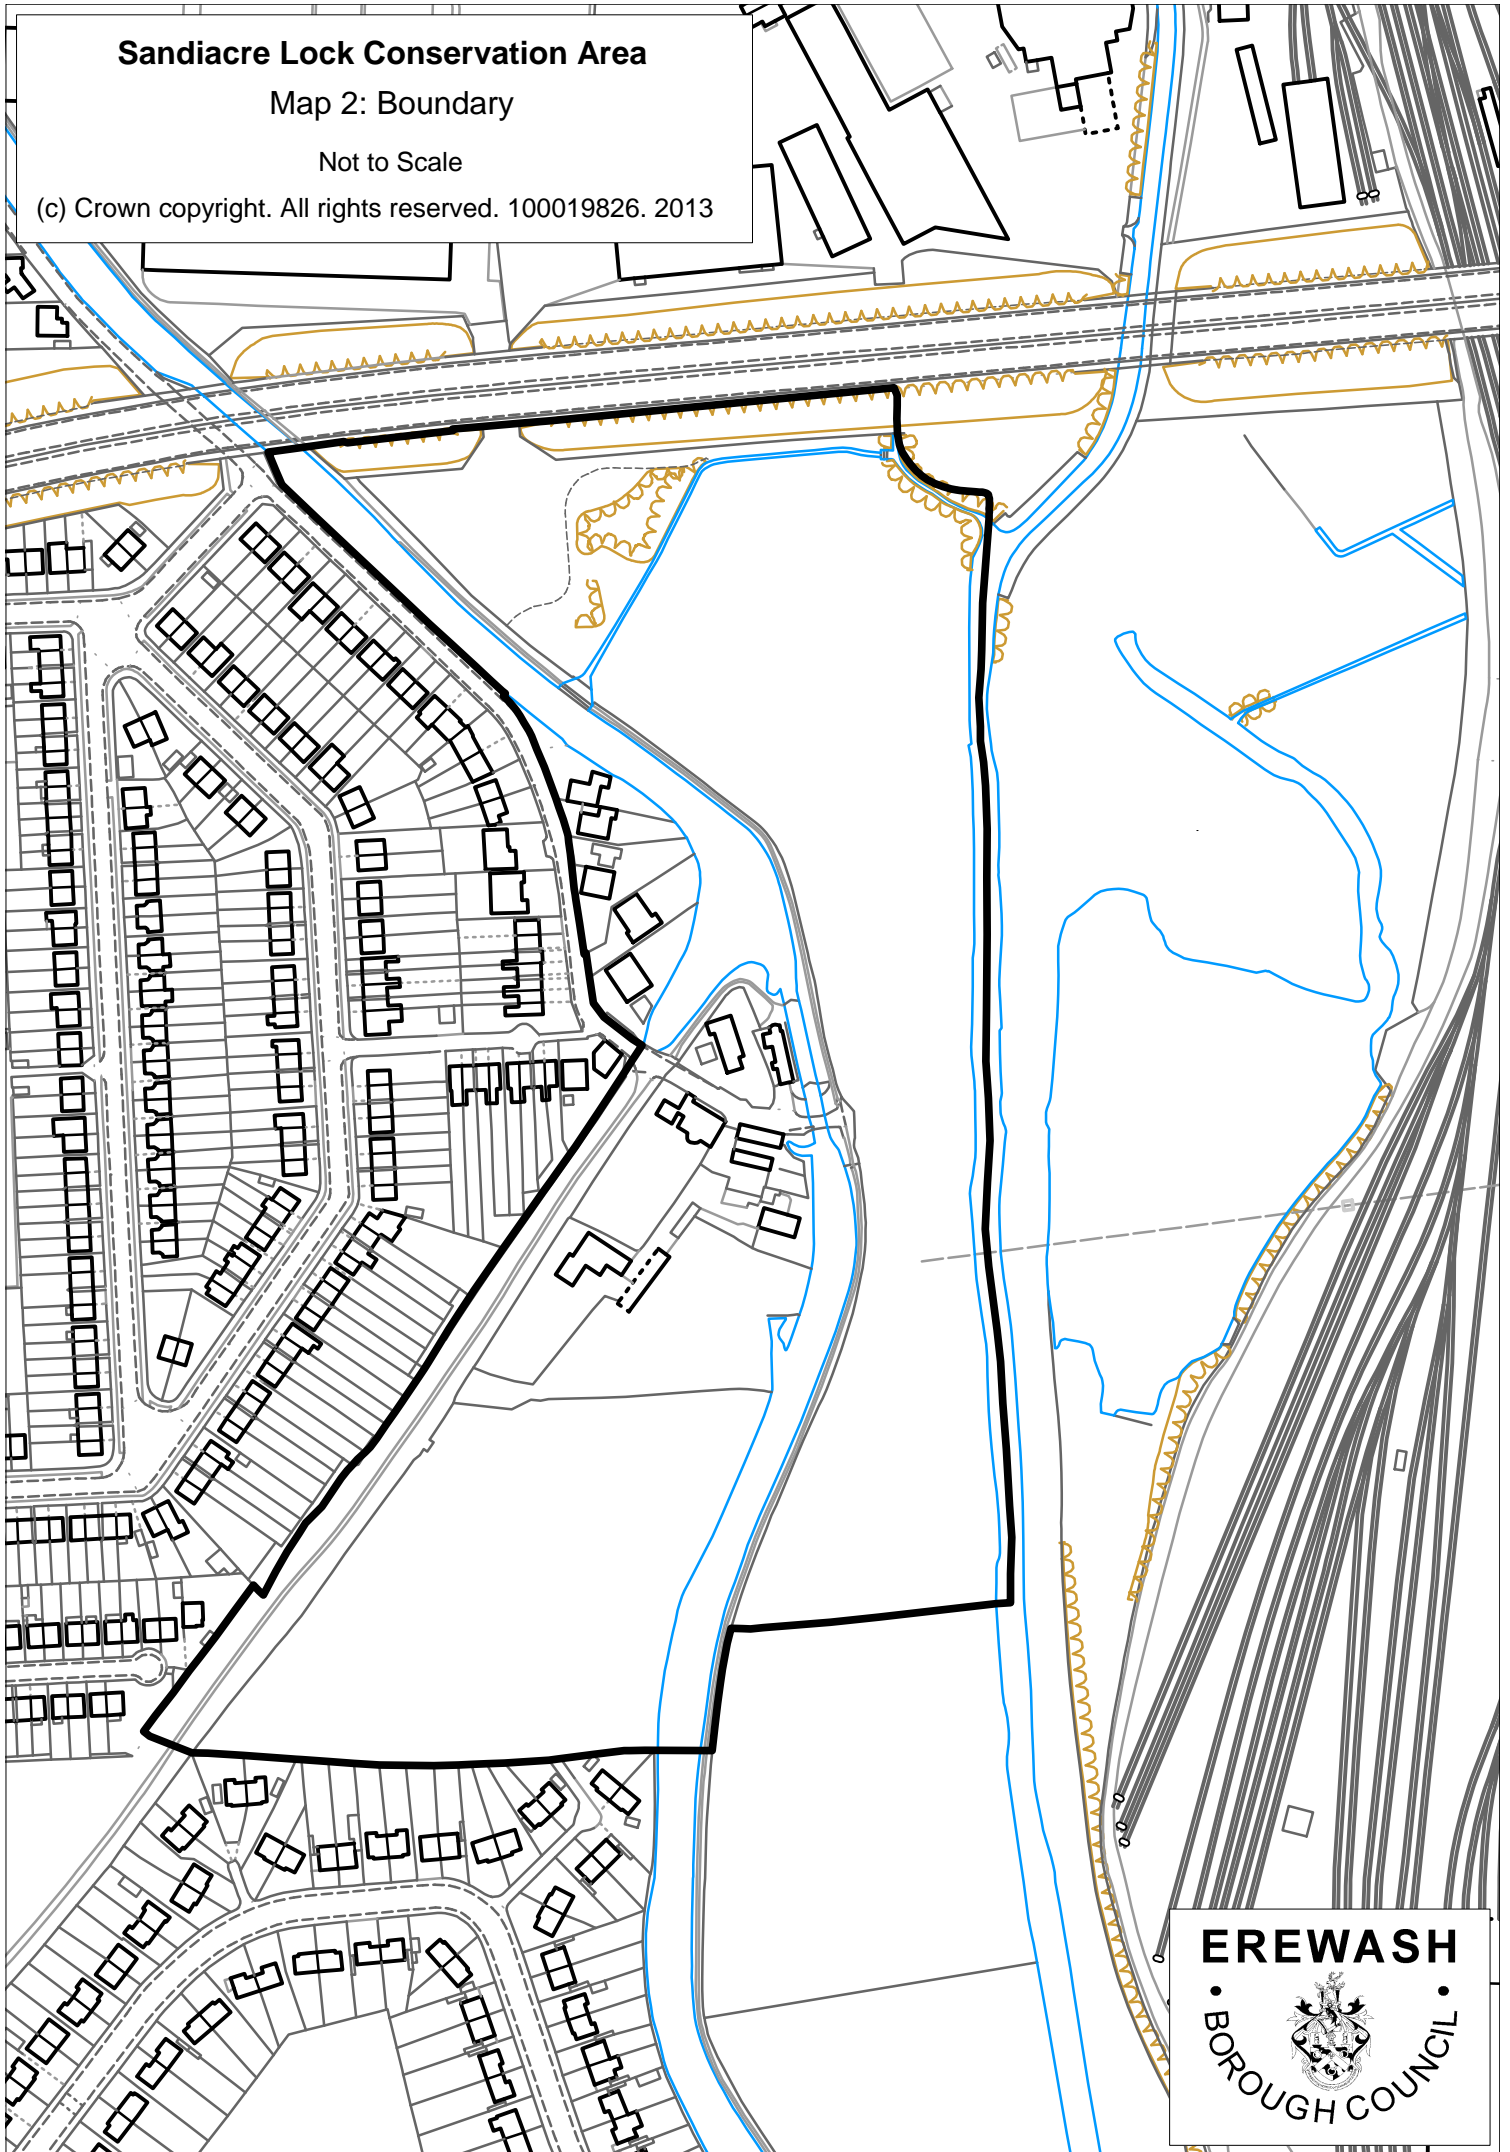

Sandiacre Lock Conservation Area

Map 1: Green Belt & Topography

Not to Scale

(c) Crown copyright. All rights reserved. 100019826. 2012

EREWASH

Sandiacre Lock Conservation Area

Map 2: Boundary

Not to Scale

(c) Crown copyright. All rights reserved. 100019826. 2013

EREWASH

Sandiacre Lock Conservation Area

Map 3: Ordnance Survey 1900

Not to Scale

(c) Crown copyright. All rights reserved. 100019826. 2012