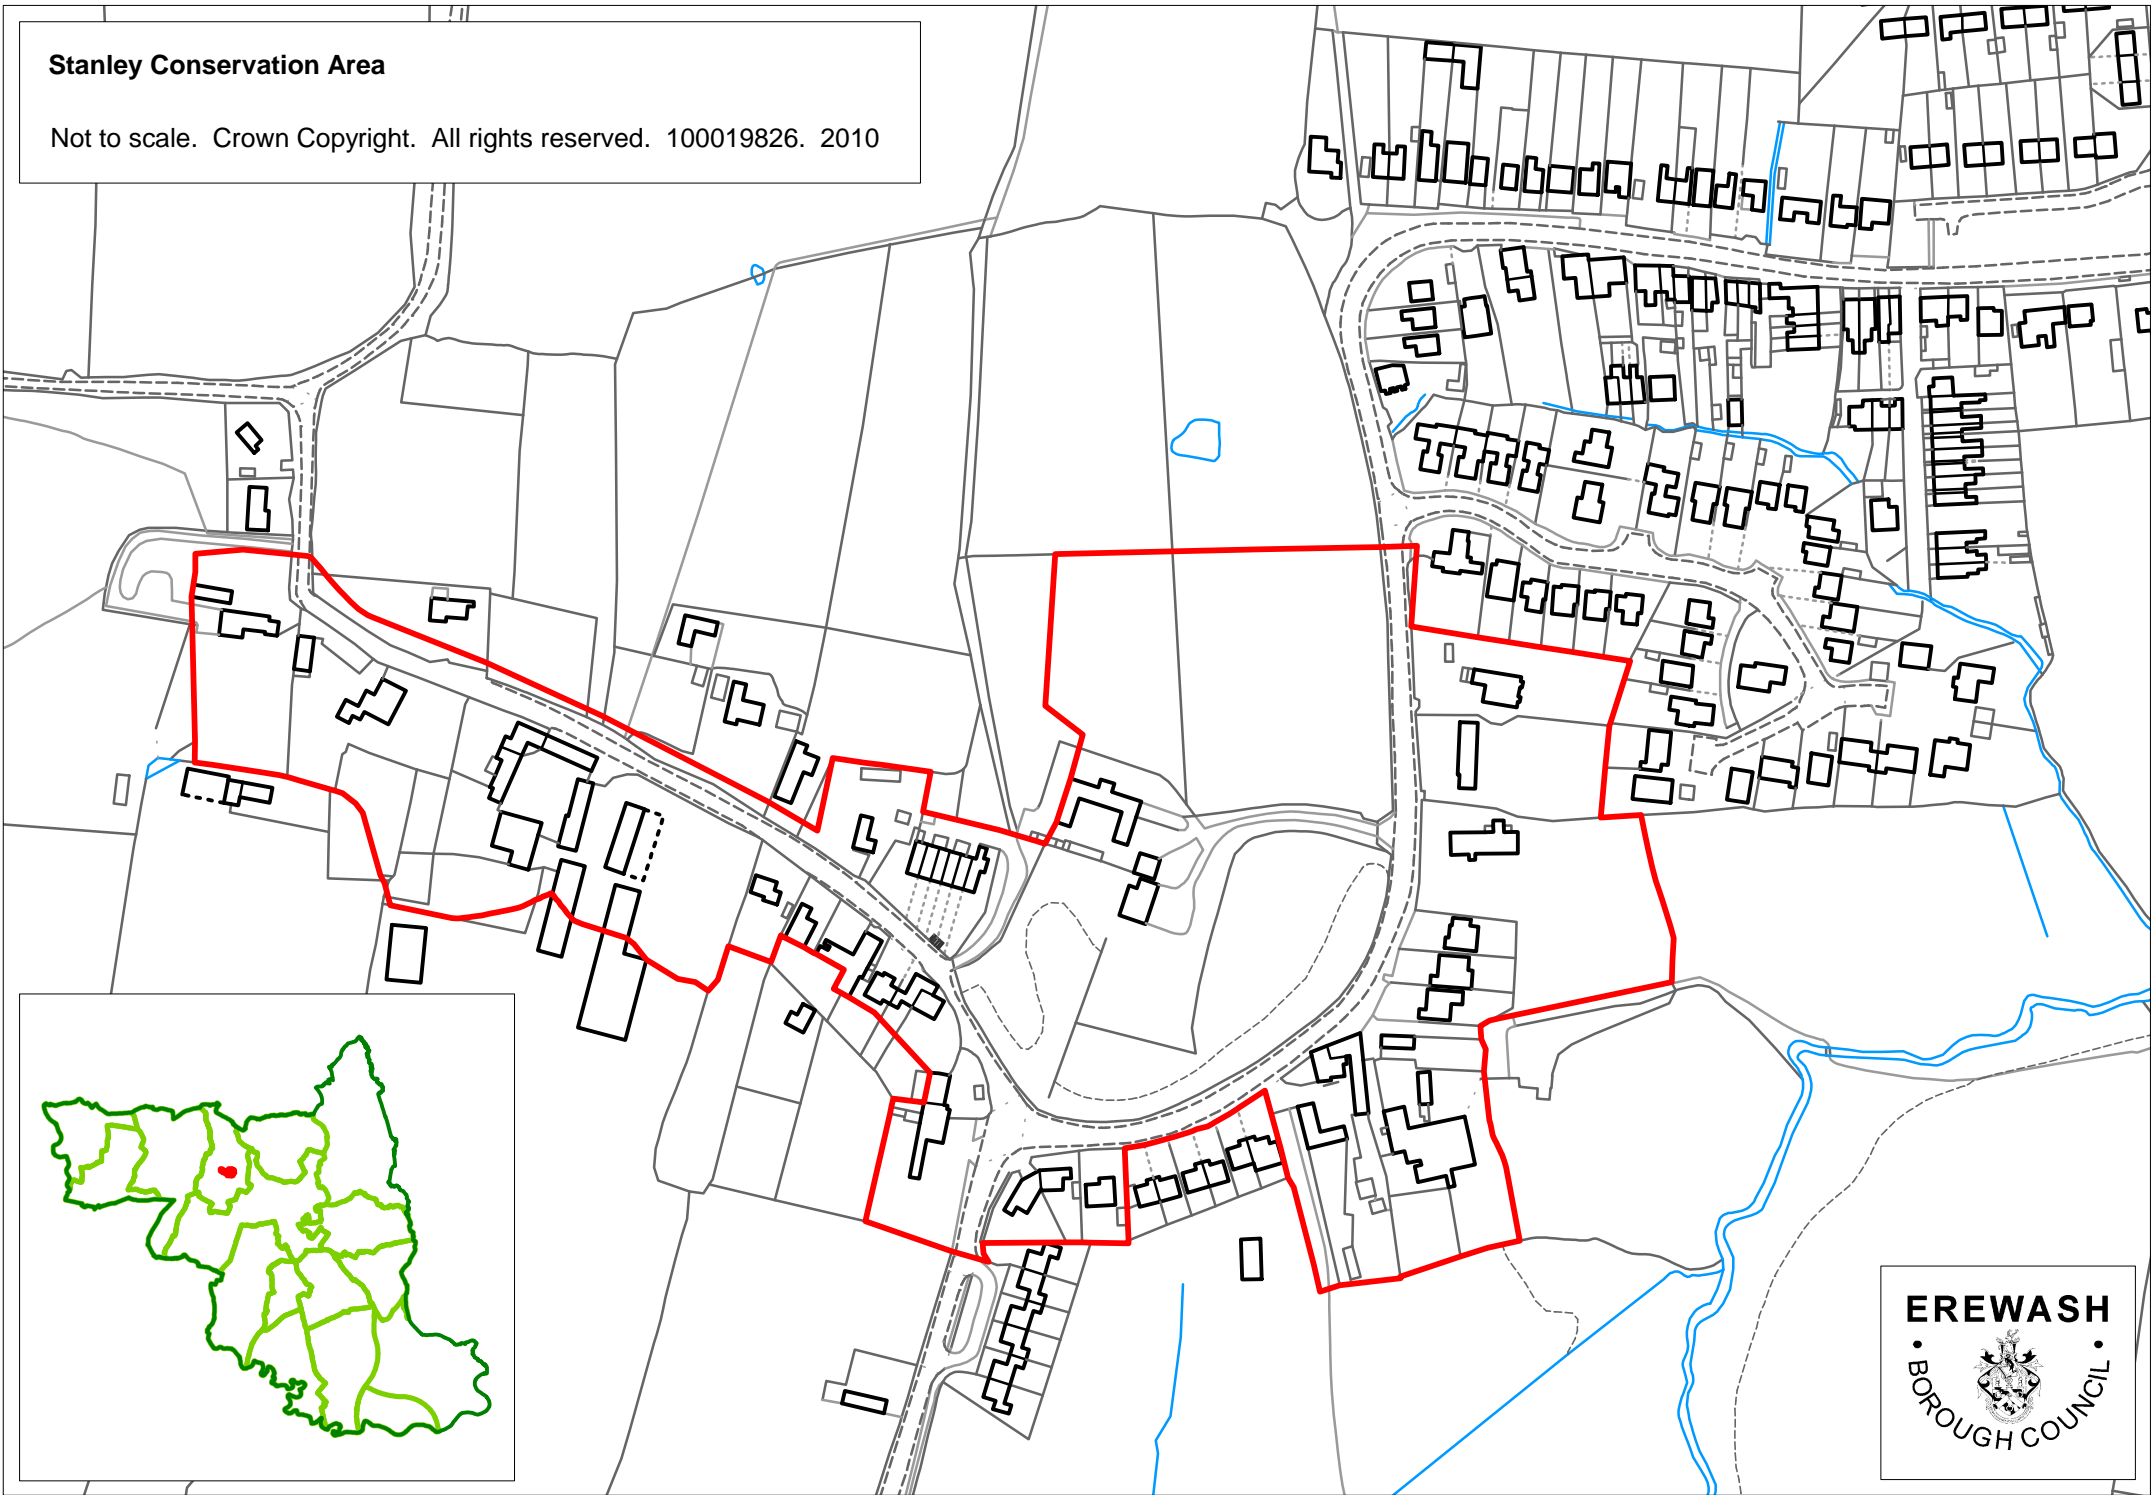

Stanley Conservation Area

Not to scale. Crown Copyright. All rights reserved. 100019826. 2010

EREWASH