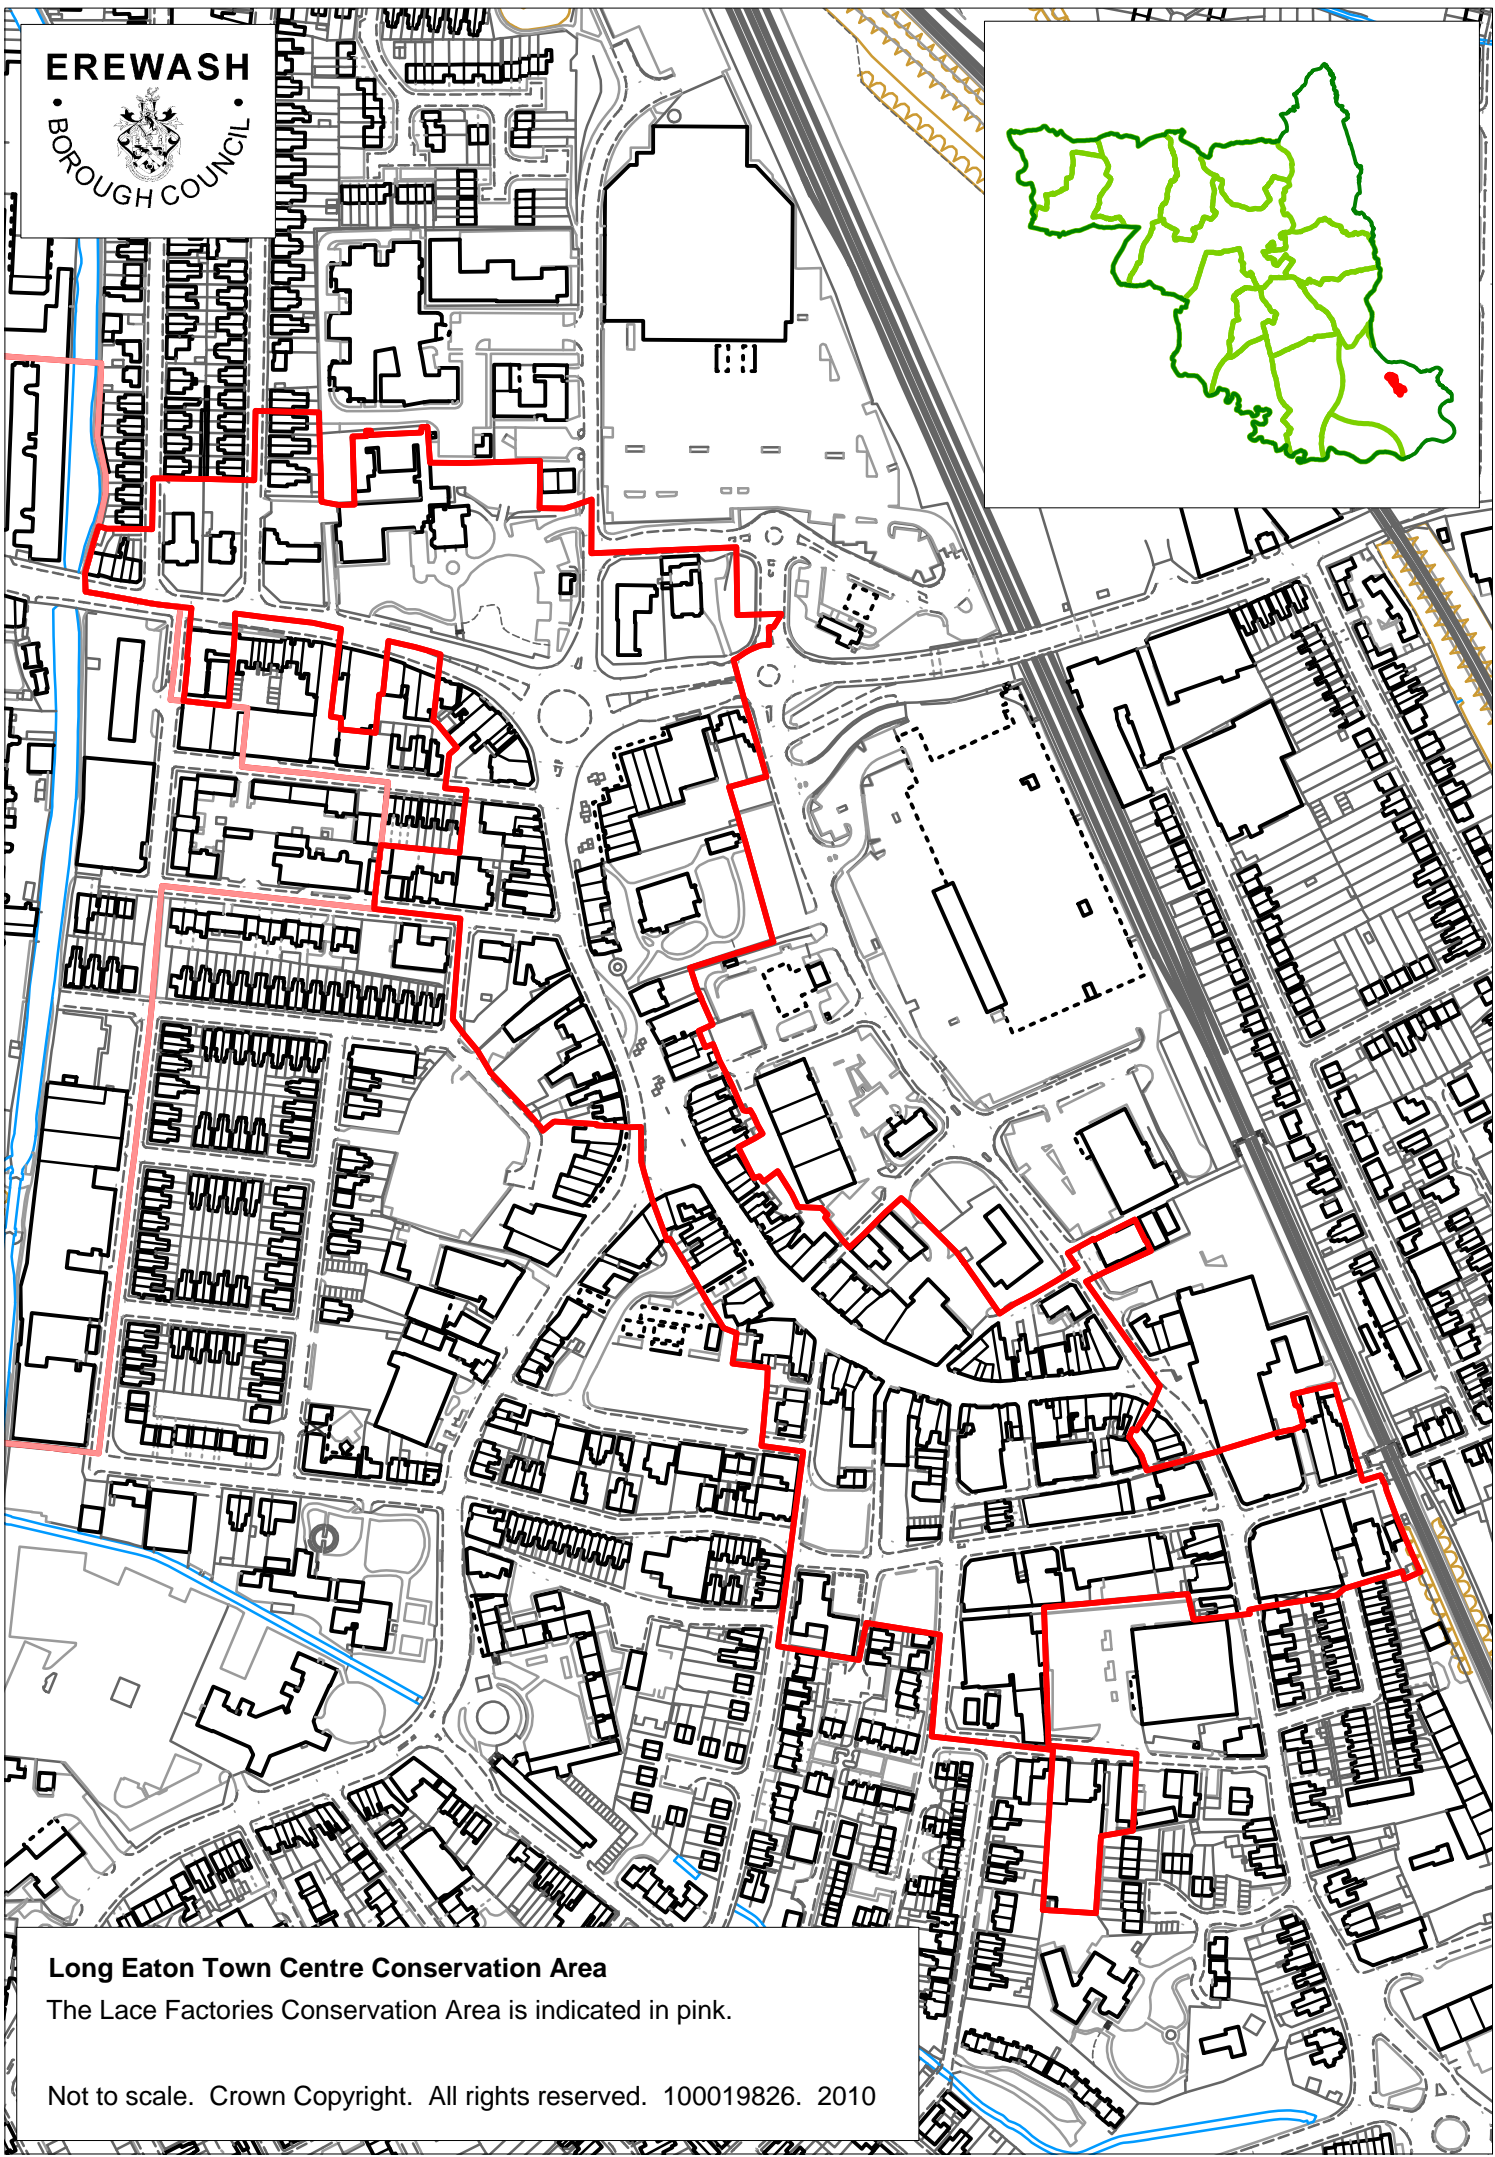

EREWASH

Long Eaton Town Centre Conservation Area

The Lace Factories Conservation Area is indicated in pink.

Not to scale. Crown Copyright. All rights reserved. 100019826. 2010