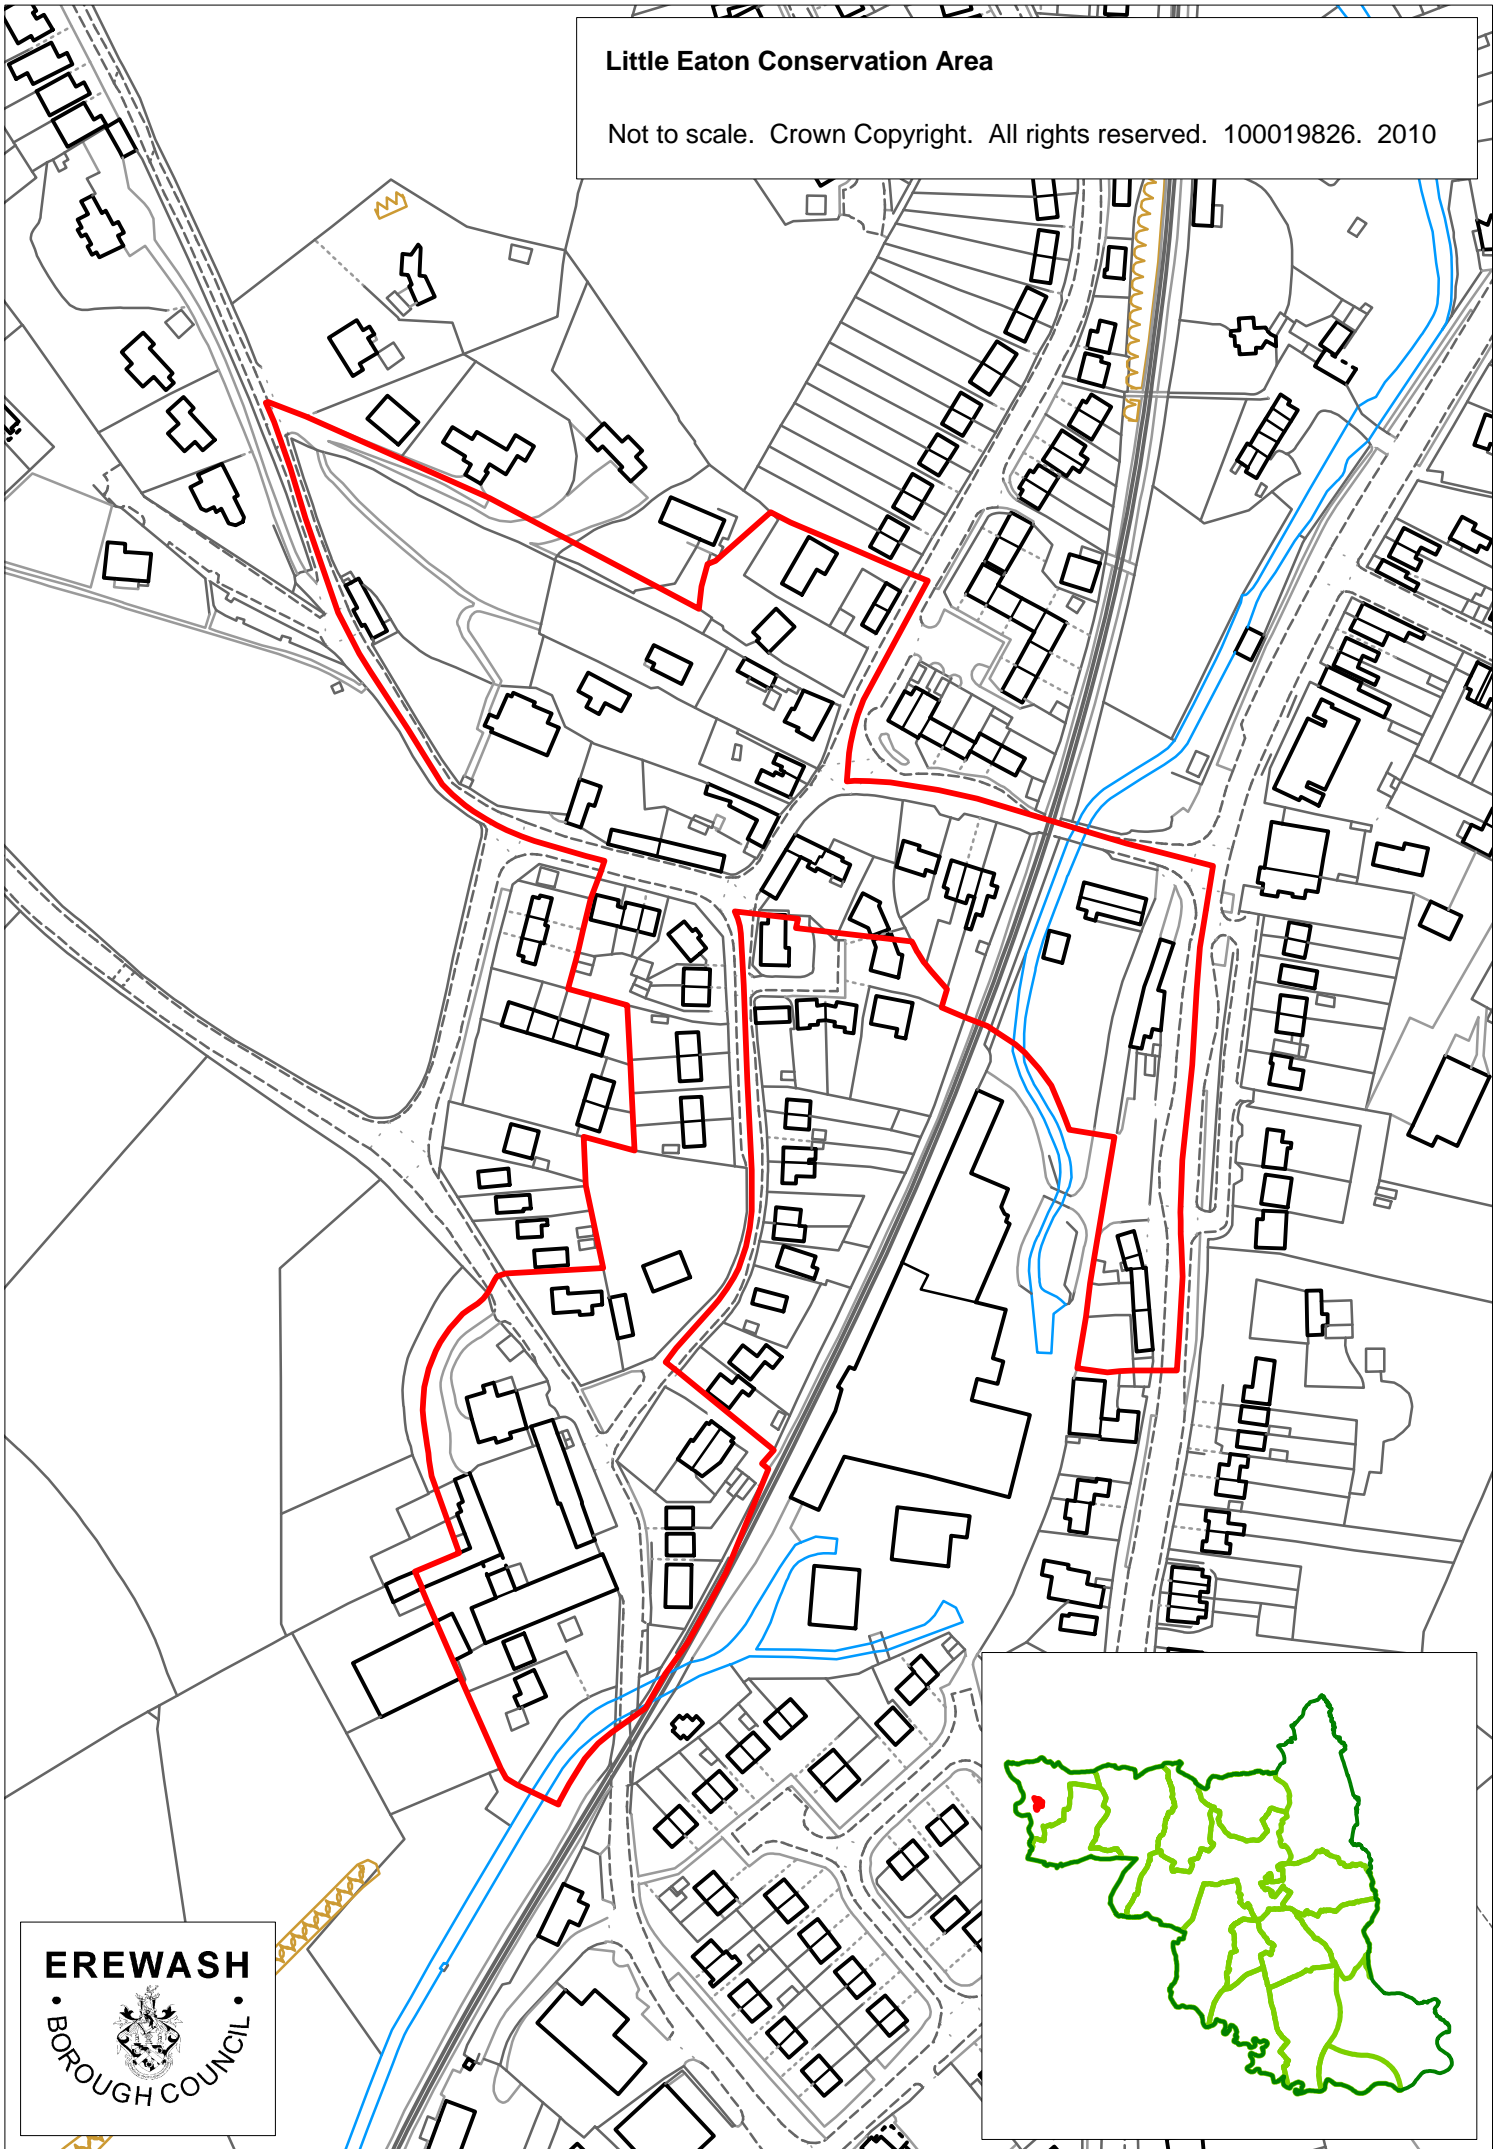

Little Eaton Conservation Area

Not to scale. Crown Copyright. All rights reserved. 100019826. 2010

EREWASH