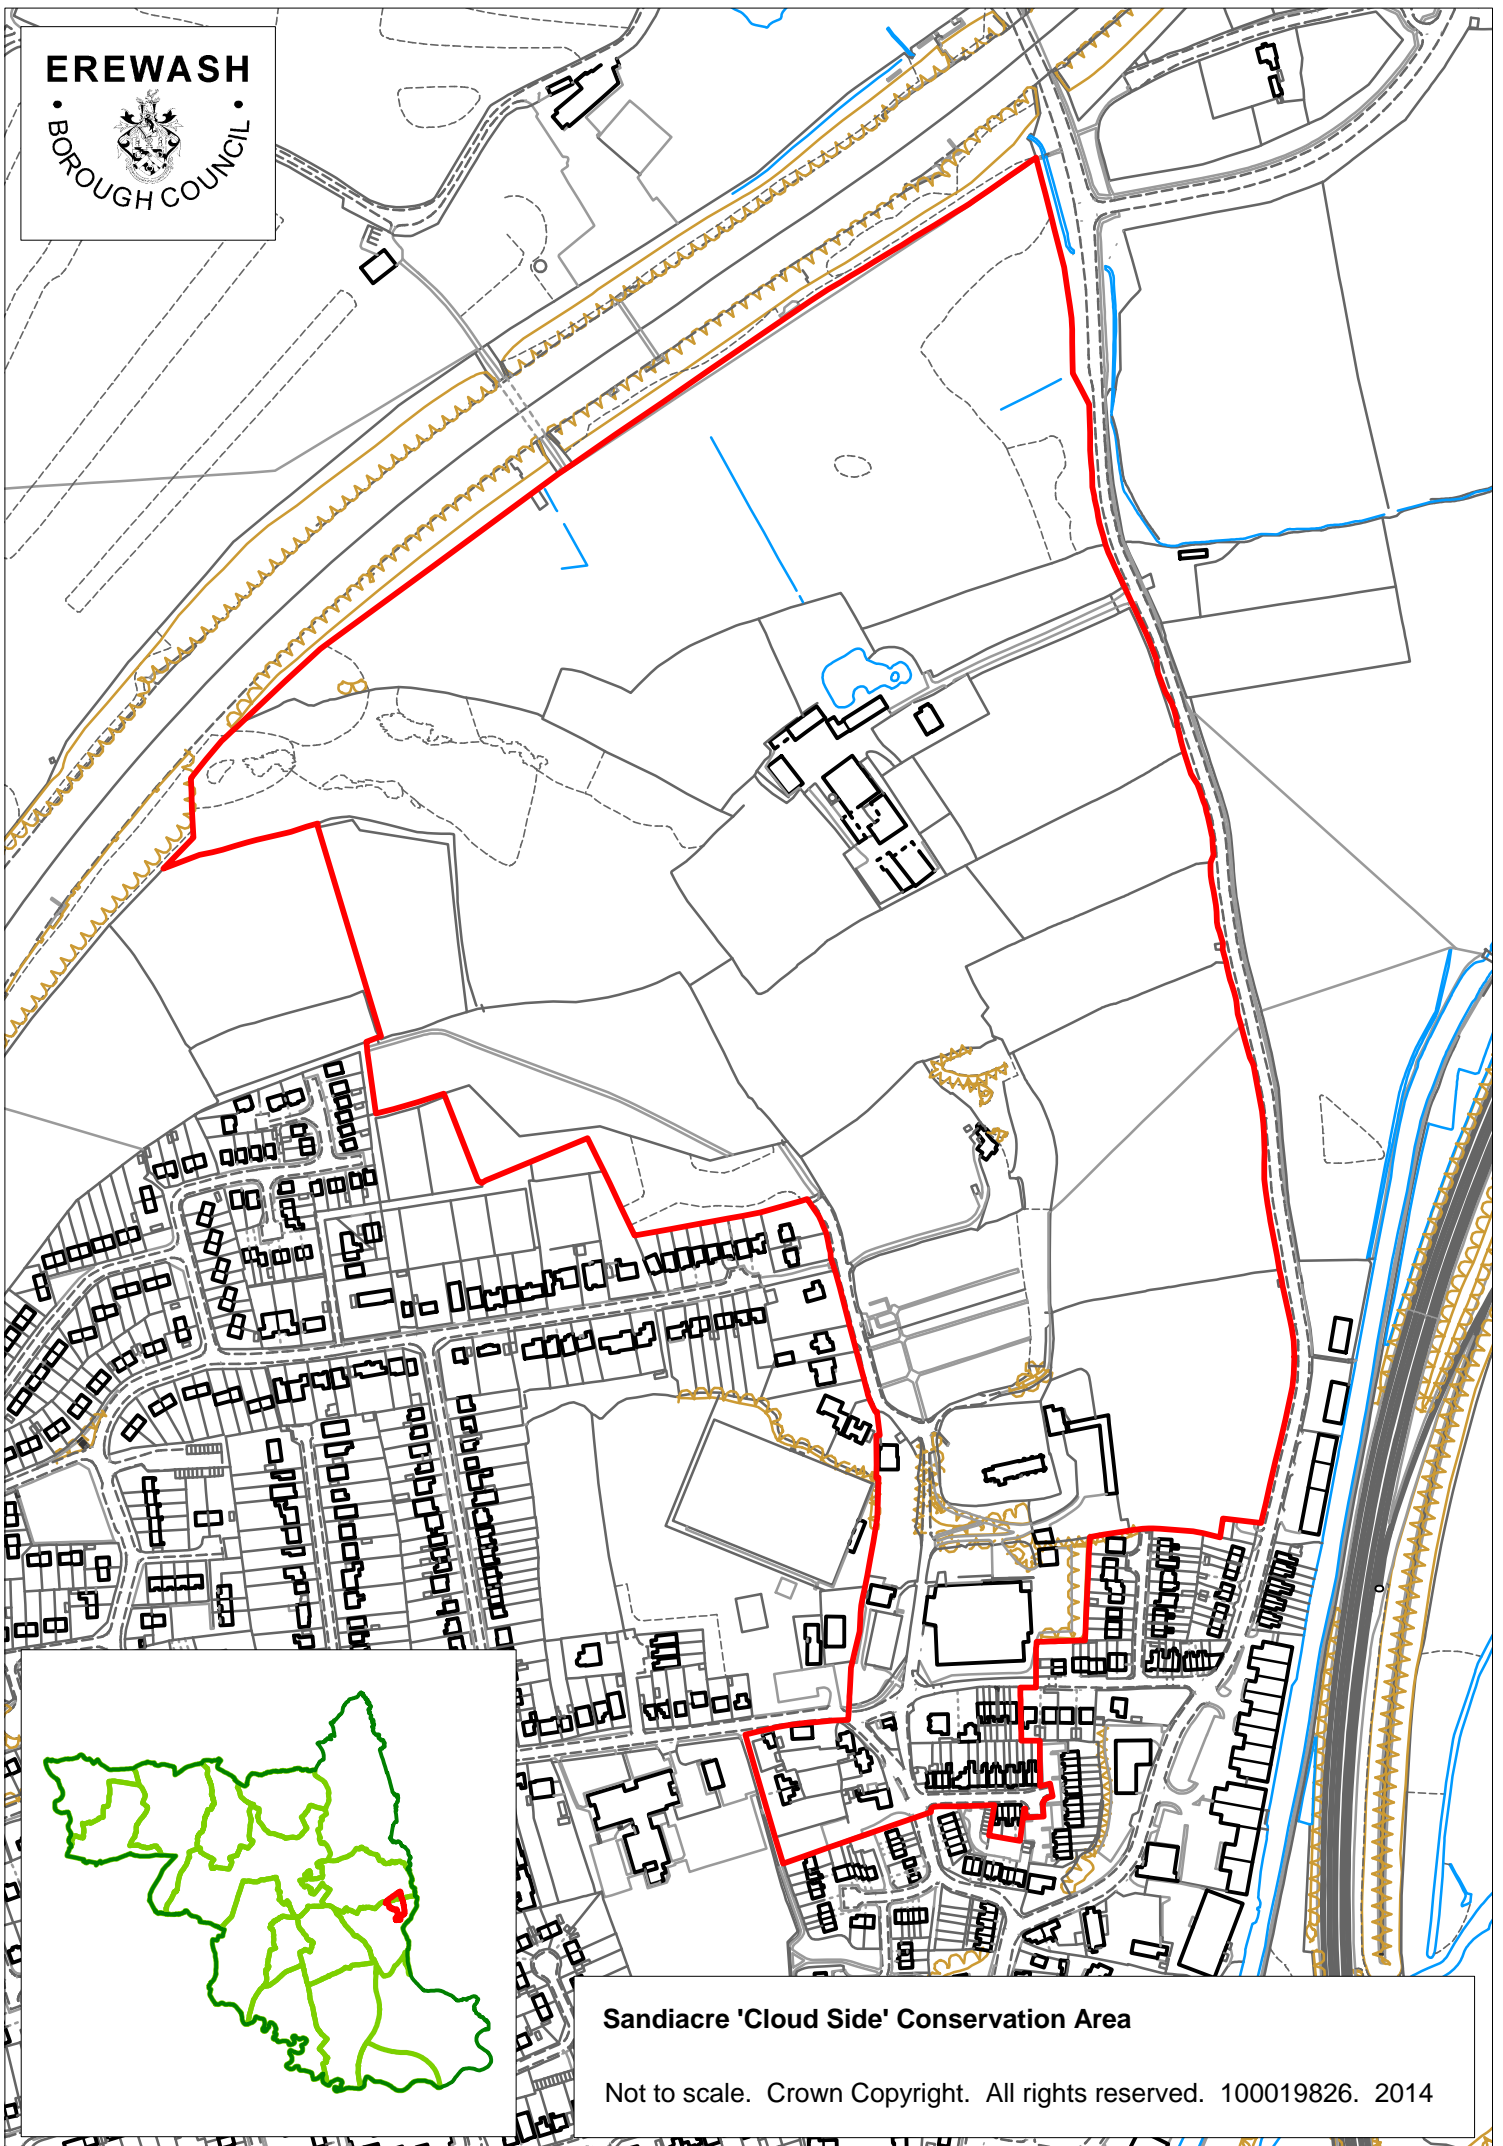

EREWASH

**Sandiacre 'Cloud Side' Conservation Area**

Not to scale. Crown Copyright. All rights reserved. 100019826. 2014