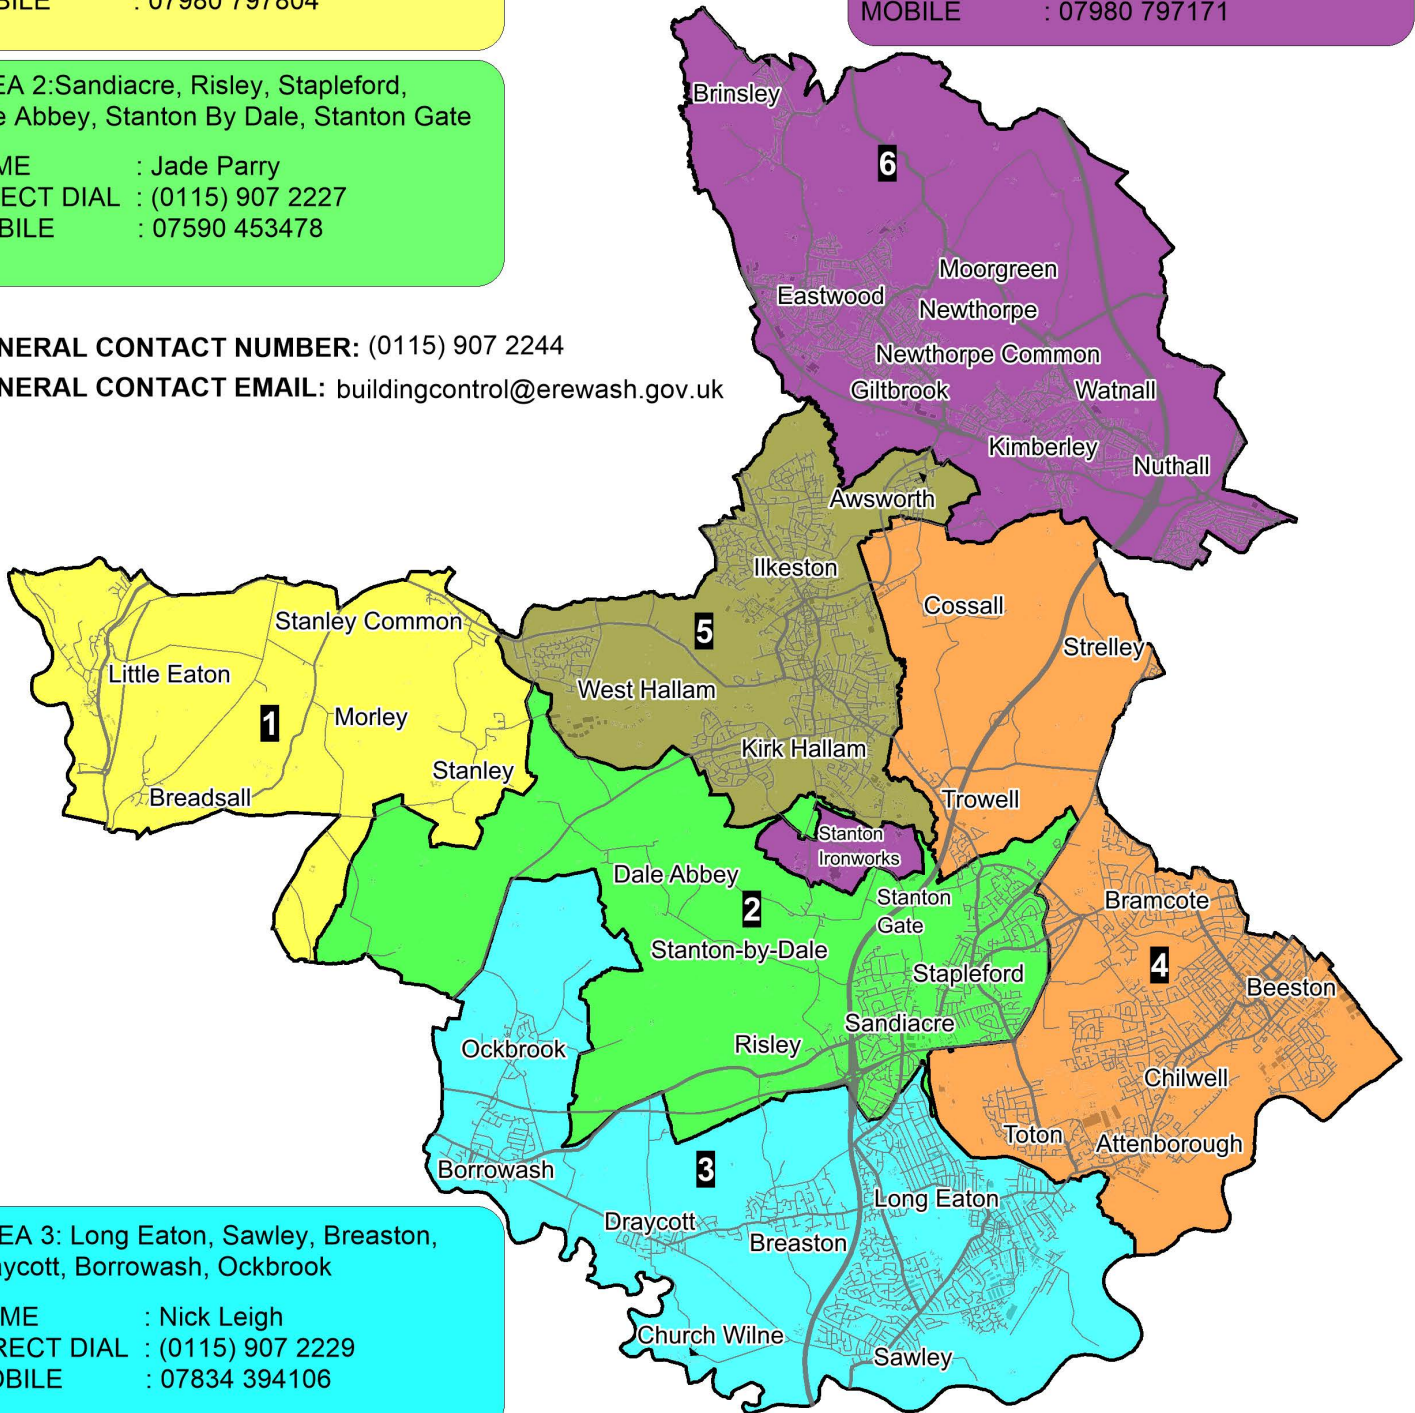

**BUILDING CONTROL AREAS**

**AREA 1:** Little Eaton, Breadsall, Morley, Stanley, Stanley Common  
NAME : Peter Baker  
DIRECT DIAL : (0115) 907 2221  
MOBILE : 07980 797804

**AREA 2:** Sandiacre, Risley, Stapleford, Dale Abbey, Stanton By Dale, Stanton Gate  
NAME : Jade Parry  
DIRECT DIAL : (0115) 907 2227  
MOBILE : 07590 453478

**AREA 6:** Giltbrook, Newthorpe, Newthorpe Common, Eastwood, Moorgreen, Brinsley, Watnall, Nuthall, Kimberley, Stanton Ironworks  
NAME : Kevin Renshaw  
DIRECT DIAL : (0115) 907 2225  
MOBILE : 07980 797171

**GENERAL CONTACT NUMBER:** (0115) 907 2244  
**GENERAL CONTACT EMAIL:** [buildingcontrol@erewash.gov.uk](mailto:buildingcontrol@erewash.gov.uk)

**AREA 3:** Long Eaton, Sawley, Breaston, Draycott, Borrowwash, Ockbrook  
NAME : Nick Leigh  
DIRECT DIAL : (0115) 907 2229  
MOBILE : 07834 394106

**AREA 4:** Trowell, Chilwell, Toton, Beeston, Bramcote, Attenborough, Strelley, Cossall  
NAME : Colin Coultan  
DIRECT DIAL : (0115) 907 2224  
MOBILE : 07773 772334

**AREA 5:** Ilkeston, Kirk Hallam, West Hallam, Awsworth  
NAME : Richard Buxton  
DIRECT DIAL : (0115) 907 2216  
MOBILE : 07590 453425