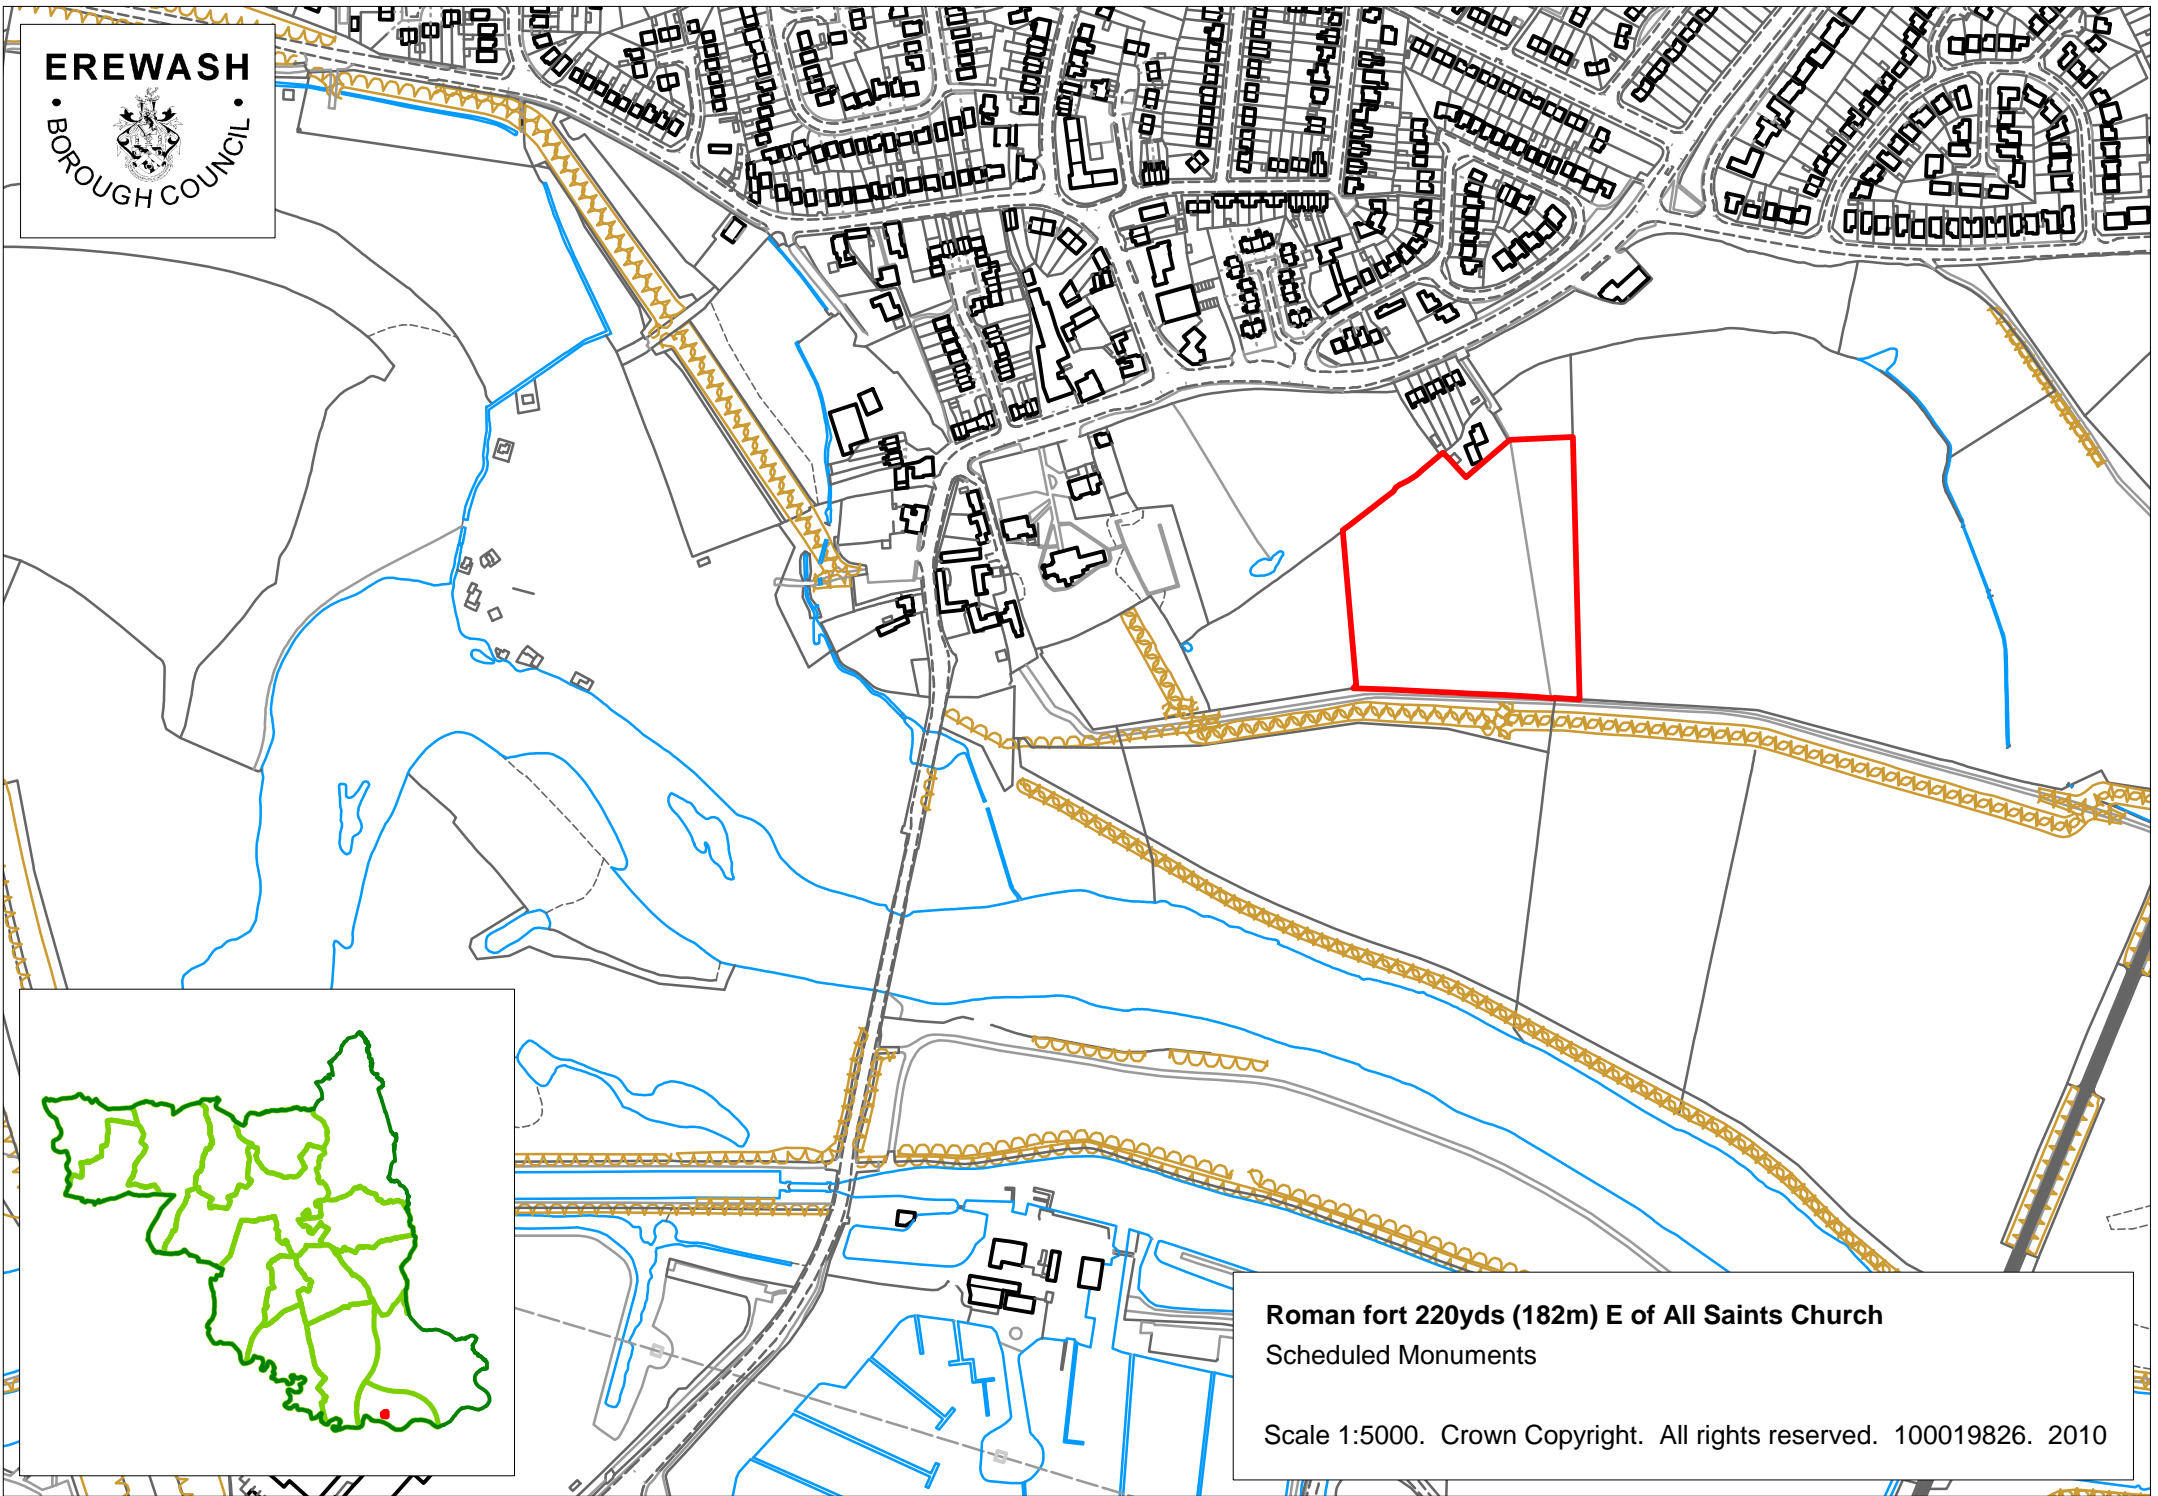

EREWASH

Roman fort 220yds (182m) E of All Saints Church
Scheduled Monuments

Scale 1:5000. Crown Copyright. All rights reserved. 100019826. 2010