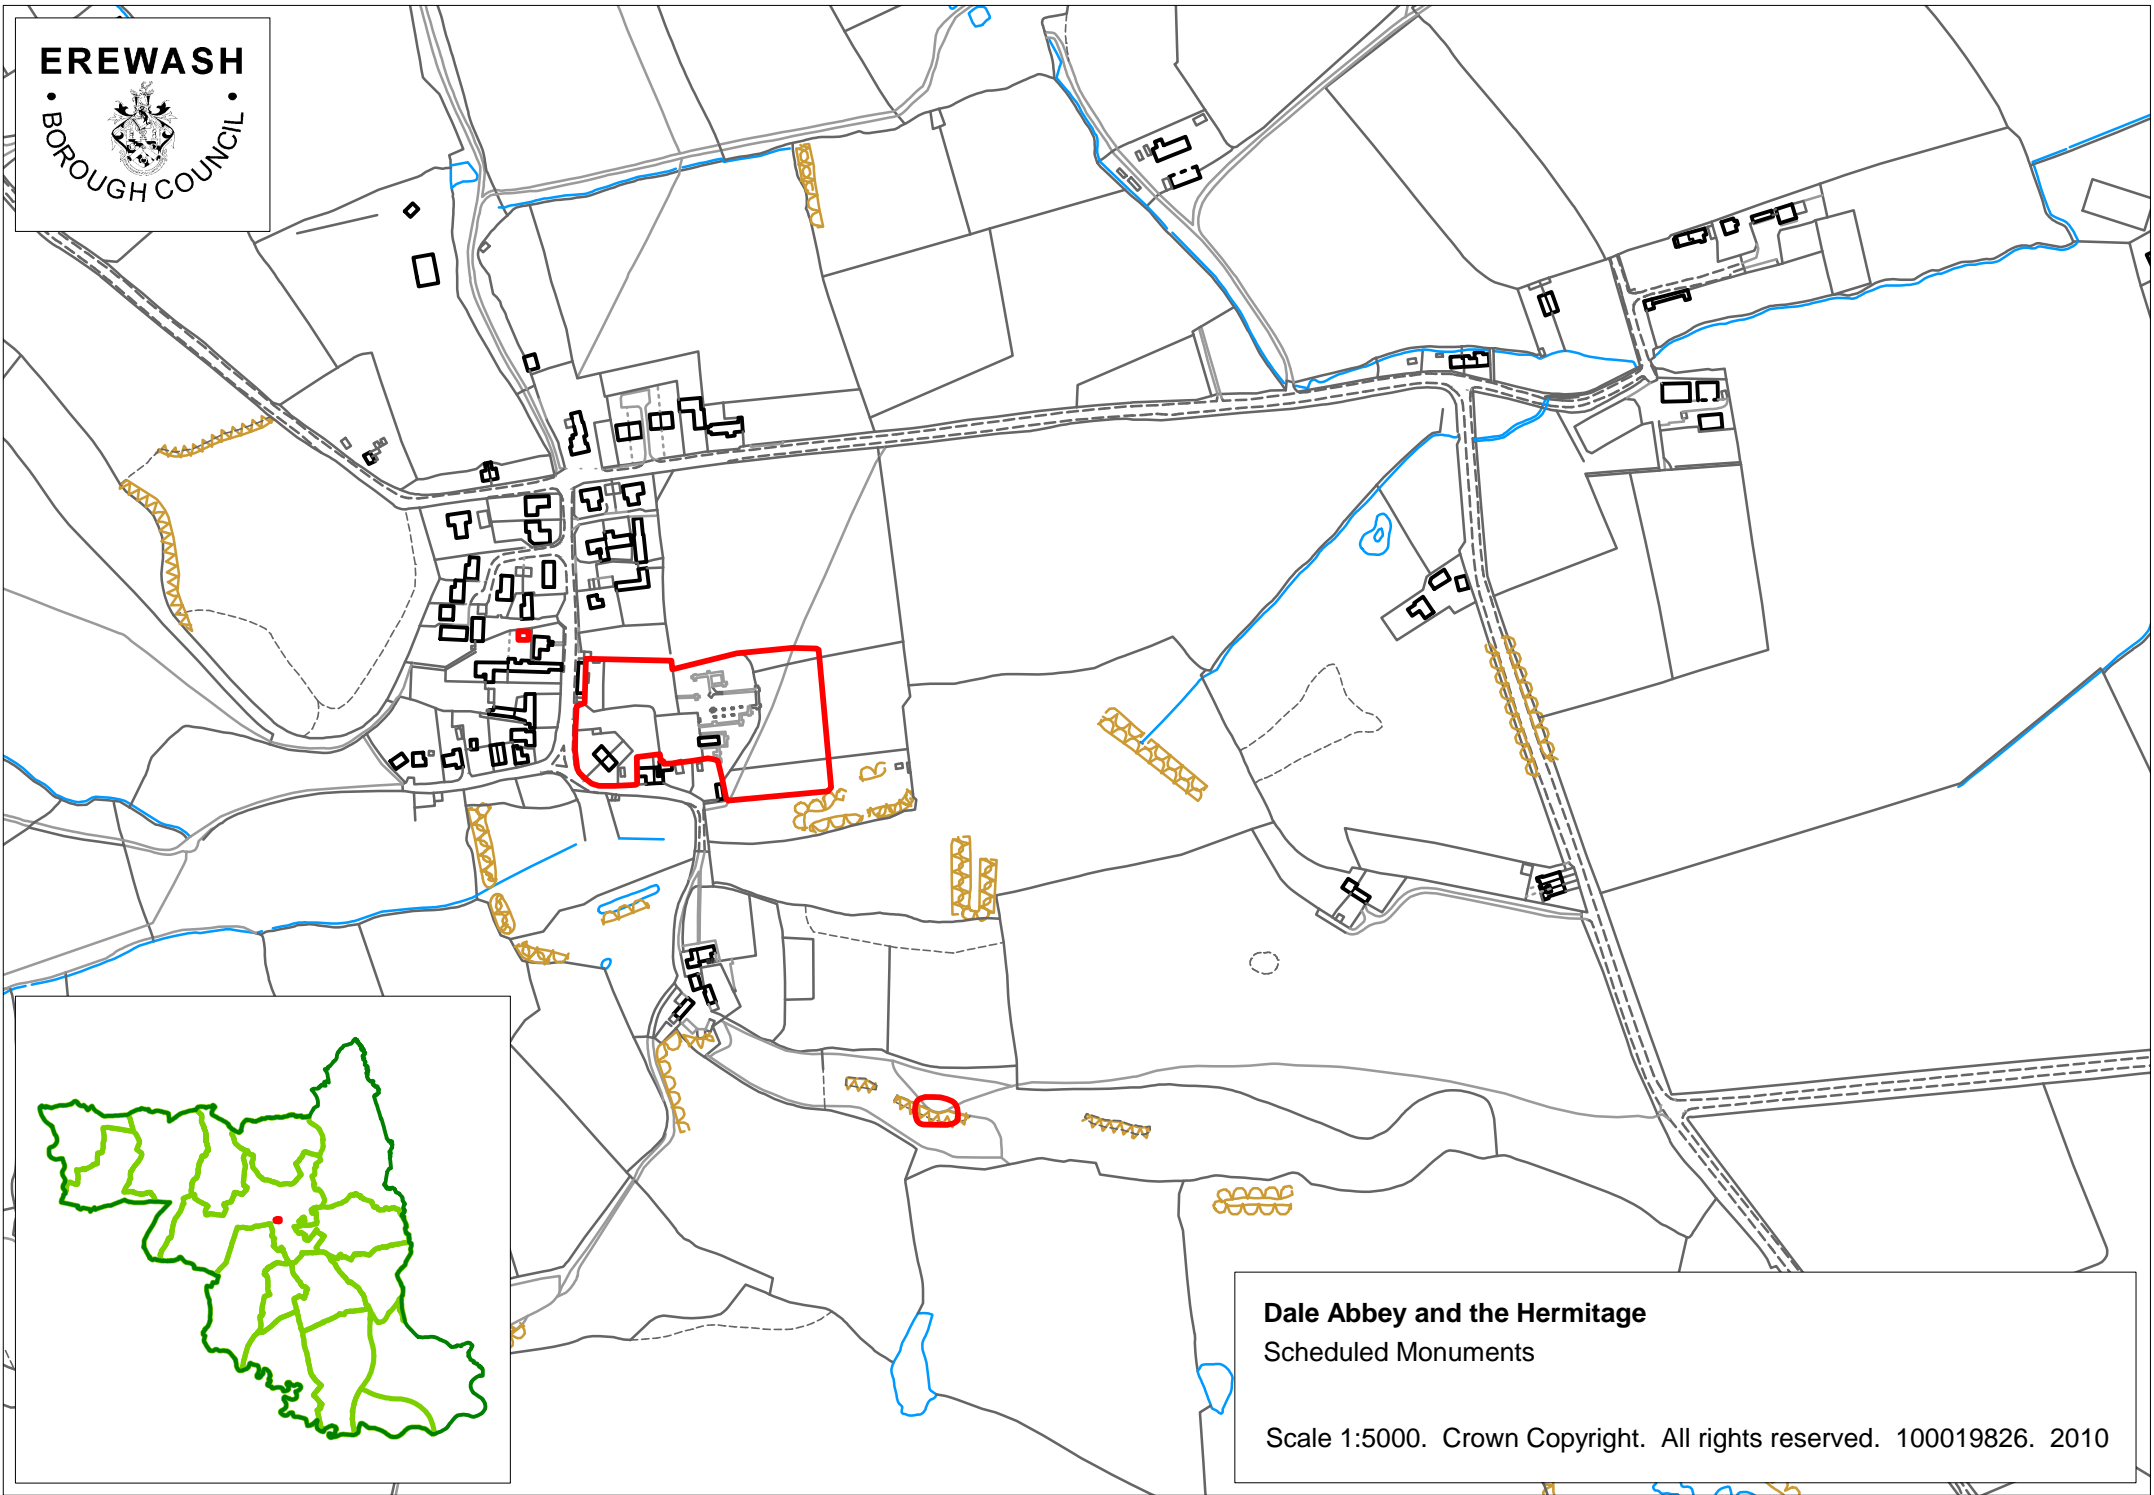

EREWASH

Dale Abbey and the Hermitage
Scheduled Monuments

Scale 1:5000. Crown Copyright. All rights reserved. 100019826. 2010